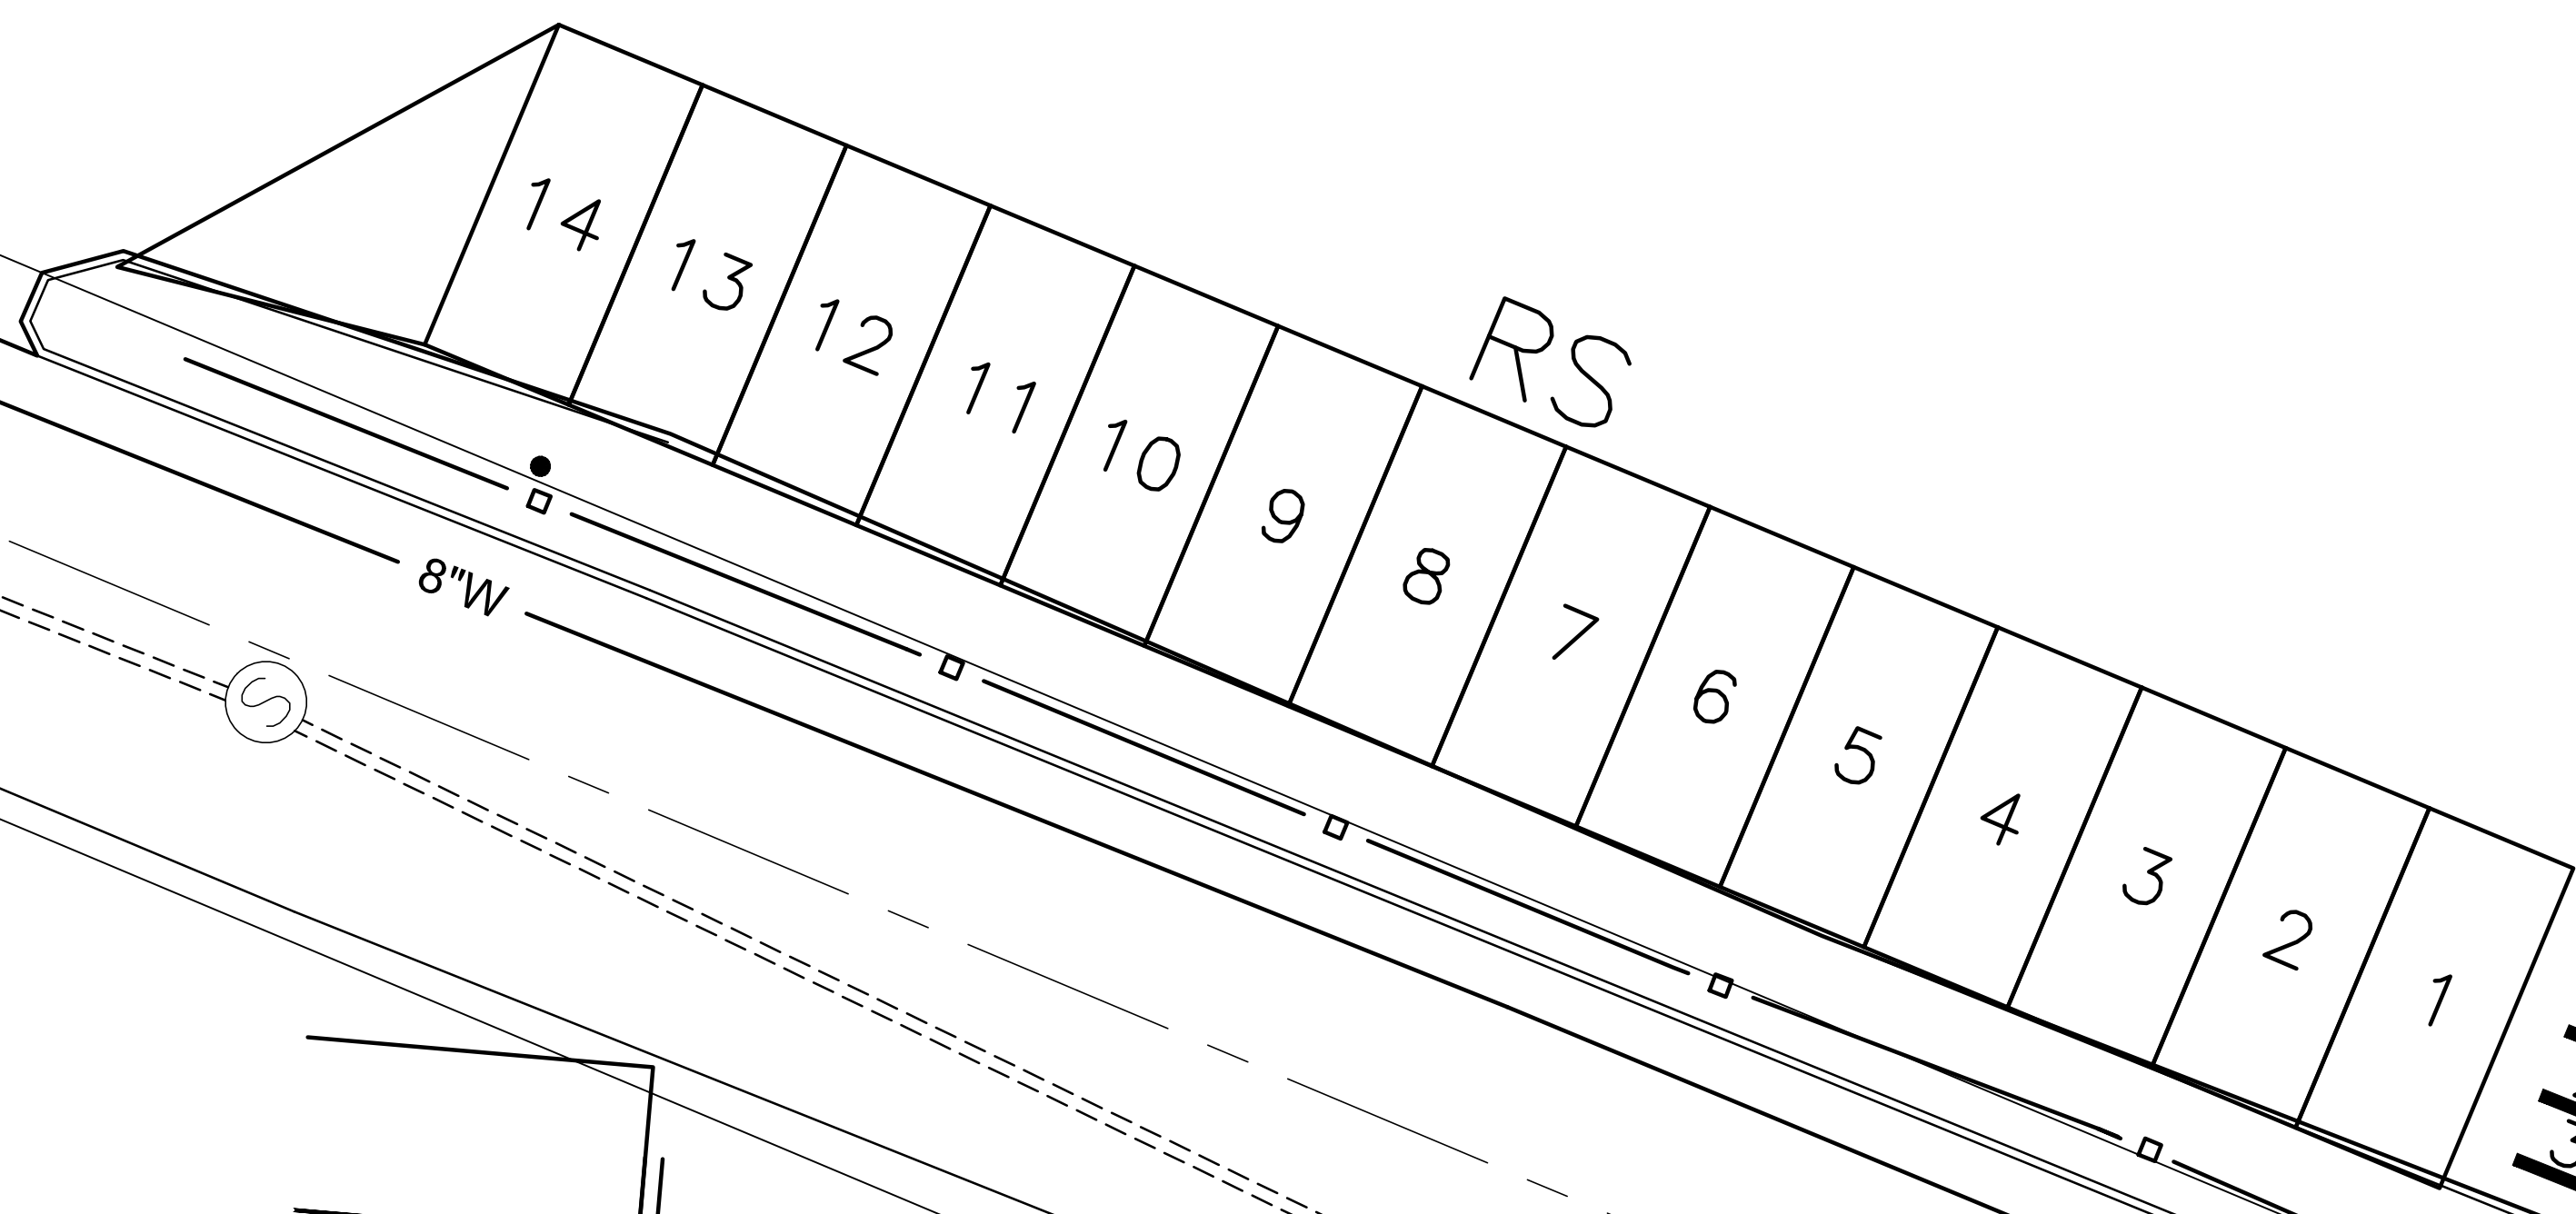

MHW (EL.=1.8±)

SCALE 1" = 10'

1	4	7	10	13	16	19	22
2	5	8	11	14	17	20	23
3	6	9	12	15	18	21	24

PARKING LOT 1"=240'

Dry Sail Rental spaces